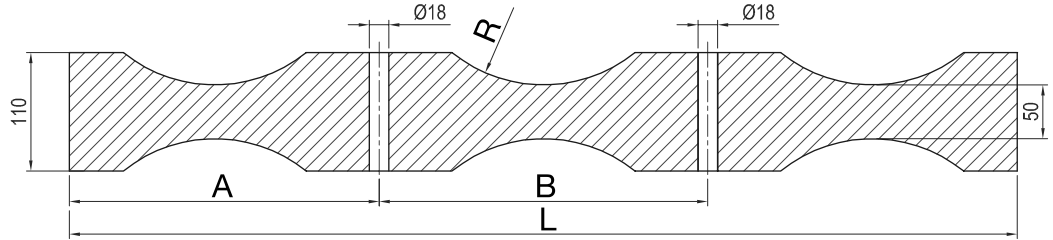

OUTER BRACKET

MIDDLE BRACKET