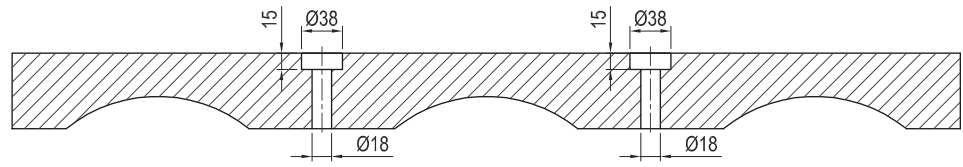

OUTER BRACKET