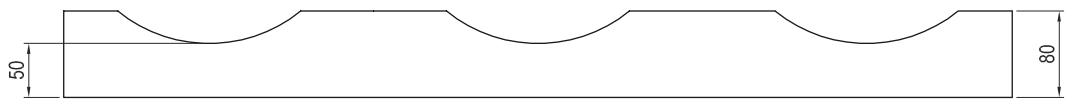

DOUBLE ROW ARRANGEMENTS

Galvanised steel wall mounting rails, bolts and nuts are used to mount the cylinders with wooden brackets in a vertical position to the wall. The cylinder mounting parts are available in two sizes for 4 or 6 cylinders.

SPECIFICATION - TWO CYLINDER ARRANGEMENTS

Part	Model Number	No. Of Cylinders	Cylinder Diameter, R (mm)	L (mm)	A (mm)	B (mm)	C (mm)
Cylinder Wall Mounting Rail	024900312-NF	2	270	575	287.5	305	135
	024900312A-NF	2	360	755	377.5	395	180
End Cap	024900322-NF						
Rail Bracket	024900323-NF	2	270	575	287.5	305	135
	024900323A-NF	2	360	755	377.5	395	180
Middle Bracket	024900324-NF	2	270	575	287.5	305	135
	024900324A-NF	2	360	755	377.5	395	180
Outer Bracket	024900325-NF	2	270	575	287.5	305	135
	024900325A-NF	2	360	755	377.5	395	180
Bolts and Nuts Mounting Kits	024900329-NF		270				
	024900329A-NF		360				

OUTER BRACKET

MIDDLE BRACKET

RAIL BRACKET

SPECIFICATION -THREE CYLINDER ARRANGEMENTS

Part	Model Number	No. Of Cylinders	Cylinder Diameter, R (mm)	L (mm)	A (mm)	B (mm)	C (mm)	D (mm)	E (mm)
Cylinder Wall Mounting Rail	024900313-NF	3	270	880	287.5	305	305	305	135
	024900313A-NF	3	360	1150	377.5	395	305	305	135
End Cap	024900322-NF								
Rail Bracket	024900326-NF	3	270	880	287.5	305	305	305	135
	024900326A-NF	3	360	1150	377.5	395	305	305	135
Middle Bracket	024900327-NF	3	270	880	287.5	305	305	305	135
	024900327A-NF	3	360	1150	377.5	395	305	305	135
Outer Bracket	024900328-NF	3	270	880	287.5	305	305	305	135
	024900328A-NF	3	360	1150	377.5	395	305	305	135
Bolts and Nuts Mounting Kits	024900329-NF		270						
	024900329A-NF		360						