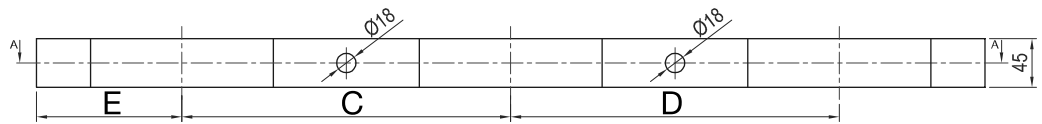

SPECIFICATION -THREE CYLINDER ARRANGEMENTS

Part	Model Number	No. Of Cylinders	Cylinder Diameter, R (mm)	L (mm)	A (mm)	B (mm)	C (mm)	D (mm)	E (mm)
Cylinder Wall Mounting Rail	024900313-NF	3	270	880	287.5	305	305	305	135
	024900313A-NF	3	360	1150	377.5	395	305	305	135
End Cap	024900322-NF								
Rail Bracket	024900326-NF	3	270	880	287.5	305	305	305	135
	024900326A-NF	3	360	1150	377.5	395	305	305	135
Middle Bracket	024900327-NF	3	270	880	287.5	305	305	305	135
	024900327A-NF	3	360	1150	377.5	395	305	305	135
Outer Bracket	024900328-NF	3	270	880	287.5	305	305	305	135
	024900328A-NF	3	360	1150	377.5	395	305	305	135
Bolts and Nuts Mounting Kits	024900329-NF		270						
	024900329A-NF		360						

NAFFCO
Email: info@naffco.com
www.naffco.com

In line with NAFFCO policy for continuous product development, NAFFCO has the right to change specifications without prior notice.