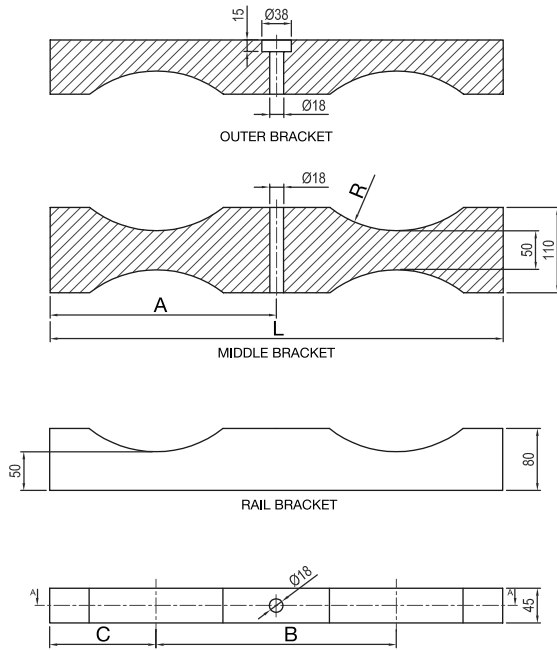

CYLINDER MOUNTING PARTS

Galvanised steel wall mounting rails and clamps are used to mount the cylinders in a vertical position to the wall. The wall mounting rail is available for 1 to 10 cylinders.

SINGLE ROW FOR 67L, 80L & 140L CYLINDERS

SPECIFICATION

Part	Model Number	No. Of Cylinders	Cylinder Diameter, R	Length, L	Diameter, D
Cylinder wall mounting rail	024900311-NF	1	270mm	400mm	
	024900311A-NF	1	360mm	500mm	
	024900312-NF	2	270mm	645mm	
	024900312A-NF	2	360mm	825mm	
	024900313-NF	3	270mm	940mm	
	024900313A-NF	3	360mm	1210mm	
	024900314-NF	4	270mm	1240mm	
	024900314A-NF	4	360mm	1600mm	
	024900315-NF	5	270mm	1535mm	
	024900315A-NF	5	360mm	1985mm	
Clamp for cylinder	024900321-NF		270mm		236 - 276mm
	024900321A-NF		360mm		360mm
End Cap	024900322-NF				

DOUBLE ROW ARRANGEMENTS

Galvanised steel wall mounting rails, bolts and nuts are used to mount the cylinders with wooden brackets in a vertical position to the wall. The cylinder mounting parts are available in two sizes for 4 or 6 cylinders.

SPECIFICATION - TWO CYLINDER ARRANGEMENTS

Part	Model Number	No. Of Cylinders	Cylinder Diameter, R (mm)	L (mm)	A (mm)	B (mm)	C (mm)
Cylinder Wall Mounting Rail	024900312-NF	2	270	575	287.5	305	135
	024900312A-NF	2	360	755	377.5	395	180
End Cap	024900322-NF						
Rail Bracket	024900323-NF	2	270	575	287.5	305	135
	024900323A-NF	2	360	755	377.5	395	180
Middle Bracket	024900324-NF	2	270	575	287.5	305	135
	024900324A-NF	2	360	755	377.5	395	180
Outer Bracket	024900325-NF	2	270	575	287.5	305	135
	024900325A-NF	2	360	755	377.5	395	180
Bolts and Nuts Mounting Kits	024900329-NF		270				
	024900329A-NF		360				