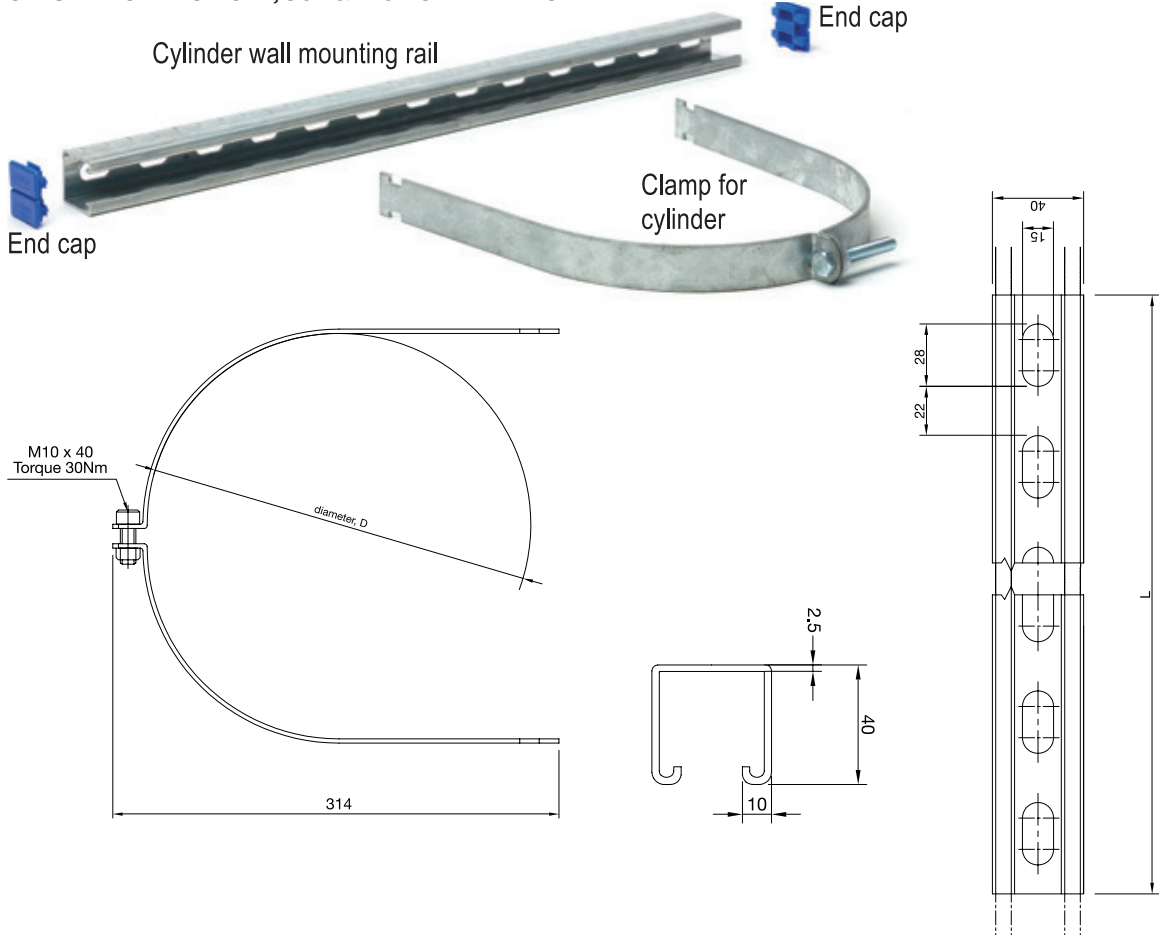

CYLINDER MOUNTING PARTS

Galvanised steel wall mounting rails and clamps are used to mount the cylinders in a vertical position to the wall. The wall mounting rail is available for 1 to 10 cylinders.

SINGLE ROW FOR 67L, 80L & 140L CYLINDERS

SPECIFICATION

Part	Model Number	No. Of Cylinders	Cylinder Diameter, R	Length, L	Diameter, D
Cylinder wall mounting rail	024900311-NF	1	270mm	400mm	
	024900311A-NF	1	360mm	500mm	
	024900312-NF	2	270mm	645mm	
	024900312A-NF	2	360mm	825mm	
	024900313-NF	3	270mm	940mm	
	024900313A-NF	3	360mm	1210mm	
	024900314-NF	4	270mm	1240mm	
	024900314A-NF	4	360mm	1600mm	
	024900315-NF	5	270mm	1535mm	
	024900315A-NF	5	360mm	1985mm	
Clamp for cylinder	024900321-NF		270mm		236 - 276mm
	024900321A-NF		360mm		360mm
End Cap	024900322-NF				

DOUBLE ROW ARRANGEMENTS

Galvanised steel wall mounting rails, bolts and nuts are used to mount the cylinders with wooden brackets in a vertical position to the wall. The cylinder mounting parts are available in two sizes for 4 or 6 cylinders.

SPECIFICATION - TWO CYLINDER ARRANGEMENTS

Part	Model Number	No. Of Cylinders	Cylinder Diameter, R (mm)	L (mm)	A (mm)	B (mm)	C (mm)
Cylinder Wall Mounting Rail	024900312-NF	2	270	575	287.5	305	135
	024900312A-NF	2	360	755	377.5	395	180
End Cap	024900322-NF						
Rail Bracket	024900323-NF	2	270	575	287.5	305	135
	024900323A-NF	2	360	755	377.5	395	180
Middle Bracket	024900324-NF	2	270	575	287.5	305	135
	024900324A-NF	2	360	755	377.5	395	180
Outer Bracket	024900325-NF	2	270	575	287.5	305	135
	024900325A-NF	2	360	755	377.5	395	180
Bolts and Nuts Mounting Kits	024900329-NF		270				
	024900329A-NF		360				