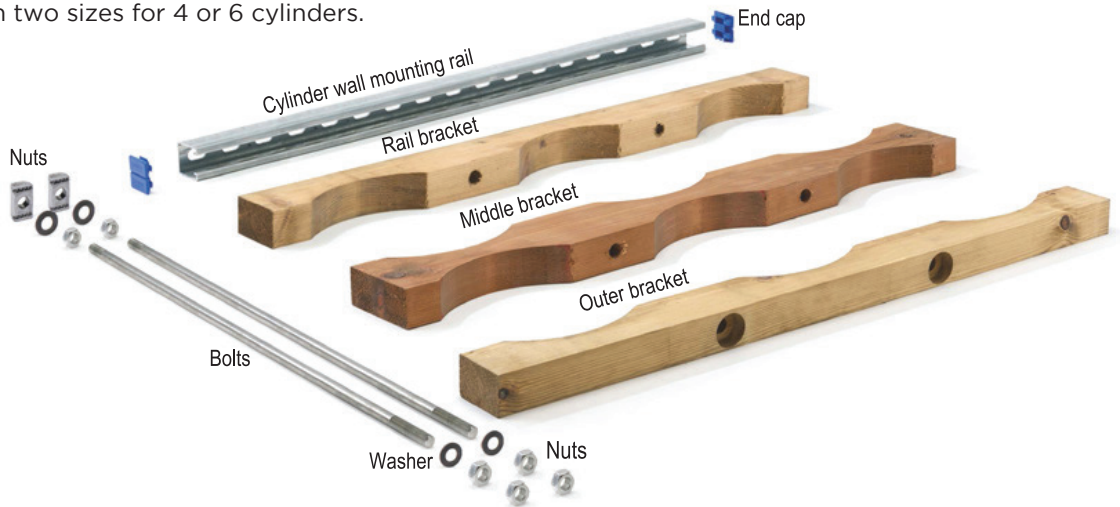

CYLINDER MOUNTING PARTS

Galvanised steel wall mounting rails and clamps are used to mount the cylinders in a vertical position to the wall. The wall mounting rail is available for 1 to 10 cylinders.

SINGLE ROW FOR 67L, 80L & 140L CYLINDERS

SPECIFICATION

Part	Model Number	No. Of Cylinders	Cylinder Diameter, R	Length, L	Diameter, D
Cylinder wall mounting rail	024900311-NF	1	270mm	400mm	
	024900311A-NF	1	360mm	500mm	
	024900312-NF	2	270mm	645mm	
	024900312A-NF	2	360mm	825mm	
	024900313-NF	3	270mm	940mm	
	024900313A-NF	3	360mm	1210mm	
	024900314-NF	4	270mm	1240mm	
	024900314A-NF	4	360mm	1600mm	
	024900315-NF	5	270mm	1535mm	
	024900315A-NF	5	360mm	1985mm	
Clamp for cylinder	024900321-NF		270mm		236 - 276mm
	024900321A-NF		360mm		360mm
End Cap	024900322-NF				

DOUBLE ROW ARRANGEMENTS

Galvanised steel wall mounting rails, bolts and nuts are used to mount the cylinders with wooden brackets in a vertical position to the wall. The cylinder mounting parts are available in two sizes for 4 or 6 cylinders.

SPECIFICATION - TWO CYLINDER ARRANGEMENTS

Part	Model Number	No. Of Cylinders	Cylinder Diameter, R (mm)	L (mm)	A (mm)	B (mm)	C (mm)
Cylinder Wall Mounting Rail	024900312-NF	2	270	575	287.5	305	135
	024900312A-NF	2	360	755	377.5	395	180
End Cap	024900322-NF						
Rail Bracket	024900323-NF	2	270	575	287.5	305	135
	024900323A-NF	2	360	755	377.5	395	180
Middle Bracket	024900324-NF	2	270	575	287.5	305	135
	024900324A-NF	2	360	755	377.5	395	180
Outer Bracket	024900325-NF	2	270	575	287.5	305	135
	024900325A-NF	2	360	755	377.5	395	180
Bolts and Nuts Mounting Kits	024900329-NF		270				
	024900329A-NF		360				